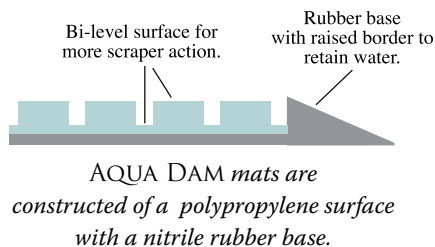

NEW

Rubber Backed
Indoor/Outdoor
Entrance Mat
from
Americo

AQUA DAM

The Aqua Dam's rugged bi-level construction combines a heavy duty polypropylene surface with a durable rubber-cleated backing. Raised nitrile rubber edging retains water and dirt. This is the ideal scraper mat to use in heavy traffic areas. Easy to clean... vacuum or hose off with water and hang to dry.

- **Ideal Scraper Mat**
- **Absorbs and Retains Dirt and Moisture**
- **Surface Material: 26 oz./sq. yd.**
- **Non-slip, Nitrile Rubber Border and Backing**

Available in the following sizes:
2'x3' • 3'x4' • 3'x5' • 3'x10' • 4'x6'
Custom sizes available: 4'x8' • 4'x10' • 6'x8'