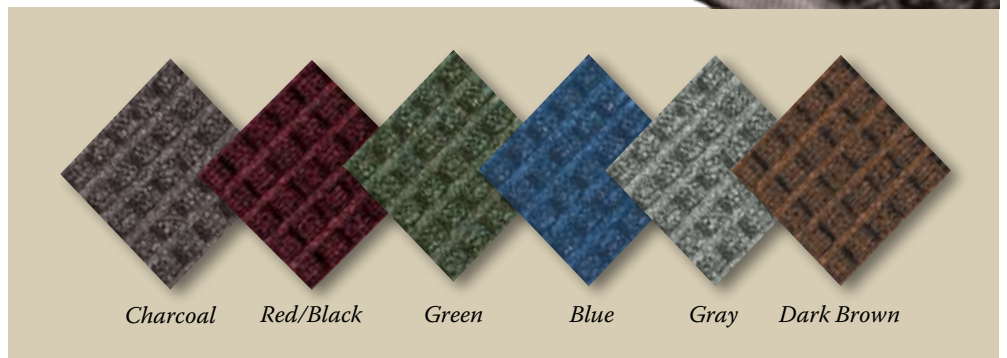

NEW

Rubber Backed
Indoor/Outdoor
Entrance Mat
from
Americo

AQUA DAM

The Aqua Dam's rugged bi-level construction combines a heavy duty polypropylene surface with a durable rubber-cleated backing. Raised nitrile rubber edging retains water and dirt. This is the ideal scraper mat to use in heavy traffic areas. Easy to clean... vacuum or hose off with water and hang to dry.

- **Ideal Scraper Mat**
- **Absorbs and Retains Dirt and Moisture**
- **Surface Material: 26 oz./sq. yd.**
- **Non-slip, Nitrile Rubber Border and Backing**

Available in the following sizes:
2'x3' • 3'x4' • 3'x5' • 3'x10' • 4'x6'
Custom sizes available: 4'x8' • 4'x10' • 6'x8'